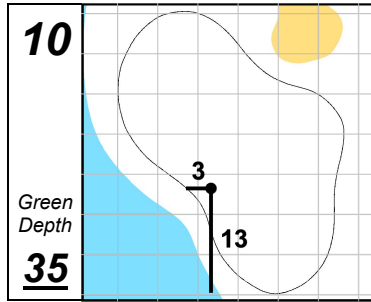

Barracuda Championship

Tahoe Mt. Club (Old Greenwood)